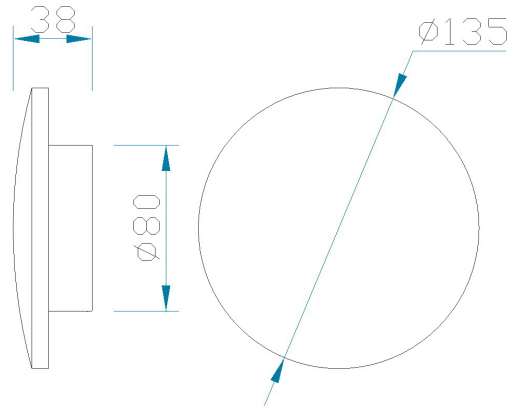

Family: BORA BORA

Reference: C0119

Date:

MAIN DATA		SIZES	
Category:	TEK	Height (h):	cm
Tipology:	12	Diameter (ø):	13,5 cm
Description:	Wall Lamp LED	Width (l):	
Finish:		Depth (w):	
Material:			
EAN:	8435153901195		

LOGISTIC

Total box per item:	1	Master carton qty:	10 units	INDIV.	MASTER	
	Box 1	Master carton CBM:	0,000 m ³	Gross weight:	0,00 kg	5,00 kg
CBM Ind. Box:	0,000 m ³	Master carton:	16,5 * 31 * 26 cm	Nett weight:	0,00 kg	4,00 kg
Box height (h):	14 cm	Inner box qty:				
Box width (l):	14 cm					
Box depth (w):	4,5 cm					