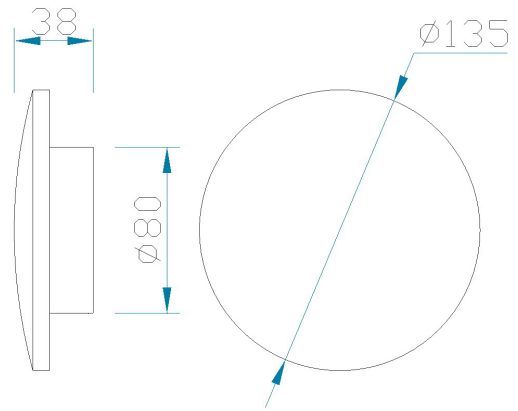

Family: BORA BORA

Reference: C0101

Date:

MAIN DATA		SIZES	
Category:	TEK	Height (h):	cm
Typology:	12	Diameter (ø):	13,5 cm
Description:	Wall Lamp LED	Width (l):	
Finish:		Depth (w):	
Material:			
EAN:	8435153901010		

LOGISTIC

Total box per item:	1	Master carton qty:	10 units	INDIV.	MASTER
	Box 1	Master carton CBM:	0,000 m ³	Gross weight:	0,00 kg
CBM Ind. Box:	0,000 m ³	Master carton:	16,5 * 31 * 26 cm	Nett weight:	0,00 kg
Box height (h):	14 cm	Inner box qty:			
Box width (l):	14 cm				
Box depth (w):	4,5 cm				