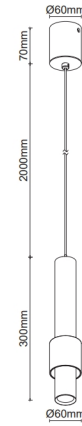

Family: CLIFTON

MAIN DATA		SIZES	
Category:	TEK	Height (h):	38-290 cm
Typology:	8	Diameter (ø):	5,8 cm
Description:	PENDANT LED 7W 3000K BLACK/ GOLD	Width (l):	
Finish:		Depth (w):	
Material:			
EAN:	8435153285653		
Color/Length wire:	Black/2,5m		

APPLICATIONS				
Dimmable:	NO	Switcher type:		Initial colour temperature:
Dimmer included:	Not found	Adjustable high:	YES	Dimmer compatibility:

LED		DRIVER	
Lumens:	560 lm	Driver ref.:	
CCT:	3000K	Driver brand:	EAGLERISE
LED watt:	7	Driver model:	CS-8-150 MB
LED Life (hours):	30.000	Driver output:	DC150mA/24-42Vdc 6.3W max.
Replaceable:	NO	Driver certificate:	SELV ENEC
LED Brand/Type:	OSRAM1202		
On/Off:	30.000		

LOGISTIC

Total box per item:	1	Master carton qty:	15 units	INDIV.	MASTER
	Box 1	Master carton CBM:	0,000 m ³	Gross weight:	0,00 kg
CBM Ind. Box:	0,000 m ³	Master carton:	35 * 45 * 21 cm	Nett weight:	0,00 kg
Box height (h):	44 cm	Inner box qty:			
Box width (l):	6,5 cm				
Box depth (w):	6,5 cm				

INSTALLATION

Class protection:	II	Guarantee:	5 years	Charger:	
Input:	220-240V~ 50/60Hz	ERP:	F	Bluetooth:	NO
Beam angle:	38°	IP Protection:	IP20	Speaker:	
Cut hole:		CRI:	>= 90		

VARIOUS

CE Certification:		Recycling Tax:	04041C
HS Code:	94051190/90	Designer:	
Notes:			