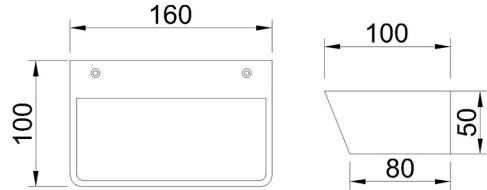

Family: ALTEA

Reference: 8367

Date: 11/06/2025

MAIN DATA		SIZES	
Category:	TEK	Height (h):	10 cm
Tipology:	12	Diameter (ø):	
Description:	WALL LAMP LED BLACK 15W - 3000K	Width (l):	16 cm
Finish:		Depth (w):	10 cm
Material:			
EAN:	8435153283673		

LOGISTIC

Total box per item:	1	Master carton qty:	10 units	INDIV.	MASTER	
	Box 1	Master carton CBM:	0,000 m ³	Gross weight:	0,00 kg	5,00 kg
CBM Ind. Box:	0,000 m ³	Master carton:	32 * 49 * 23 cm	Nett weight:	0,00 kg	5,00 kg
Box height (h):	15 cm	Inner box qty:				
Box width (l):	21 cm					
Box depth (w):	9 cm					