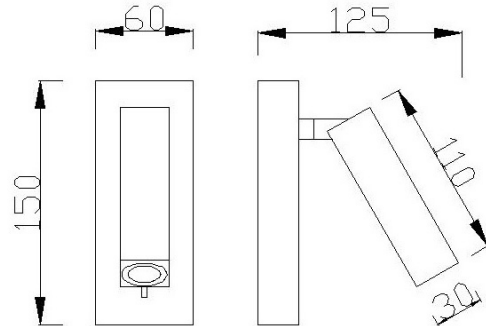

Family: TARIFA

MAIN DATA		SIZES	
Category:	TEK	Height (h):	15 cm
Tipology:	12	Diameter (ø):	
Description:	Wall Reading Light LED	Width (l):	6 cm
Finish:		Depth (w):	12,5 cm
Material:			
EAN:	8435153260704		

LOGISTIC

Total box per item:	1	Master carton qty:	20 units	INDIV.	MASTER	
	Box 1	Master carton CBM:	0,000 m ³	Gross weight:	0,00 kg	13,00 kg
CBM Ind. Box:	0,000 m ³	Master carton:	37 * 43,5 * 22 cm	Nett weight:	0,00 kg	11,00 kg
Box height (h):	10 cm	Inner box qty:				
Box width (l):	17 cm					
Box depth (w):	8 cm					

INSTALLATION

Class protection:	II	Guarantee:	5 years	Charger:		
Input:	220-240V~50/60Hz	ERP:	F	Bluetooth:	NO	
Beam angle:		IP Protection:	IP20	Speaker:		
Cut hole:		CRI:	>= 80			

VARIOUS

CE Certification:	MANTR210205.00	Recycling Tax:	05041A
HS Code:	94051190/90	Designer:	MANTRA TEAM
Notes:	old price from CEO: 8.35usd		