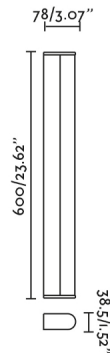

TIDE 600 is a linear bathroom wall lamp in a chrome finish, which can be installed either next to or above a mirror. This wall lamp with LED technology and a colour temperature of 3000K, provides soft and efficient illumination.

General characteristics

Fixation	Wall
Type	II
IP	44
voltage	220V-240V
Hertz	50/60Hz
Max. Power	9W

Material

Body/Structure	Aluminium
Diffuser	PMMA

Finish

Body/Structure	Chrome
Diffuser	Opal

Lighting characteristics