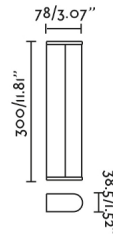

TIDE 300 is a linear bathroom wall lamp in a black finish, which can be installed either next to or above a mirror. This wall lamp with LED technology and a colour temperature of 3000K, provides soft and efficient illumination.

General characteristics

Fixation	Wall
Type	II
IP	44
voltage	220V-240V
Hertz	50/60Hz
Max. Power	6W

Material

Body/Structure	Aluminium
Diffuser	PMMA

Finish

Body/Structure	Matt Black
Diffuser	Opal

Lighting characteristics